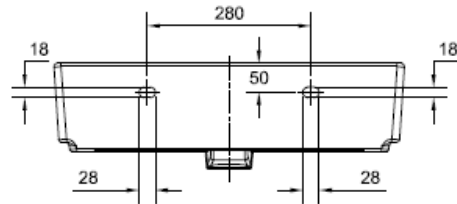

Acacia Evolution

Wall Hung Lavatory
CL05071-6DACTLWW

FEATURES

- Proguard Technology
- Easy to Clean
- Overflow hole on back position

SPECIFICATIONS

- Faucet Drillings: Single / T4" / T8"
- Basin Dimensions: W460mm x L600mm x H181mm
- Material: Vitreous China

COLOR AVAILABILITY

- White (WT)

INCLUDED COMPONENTS

- Overflow plug
- Wall fixing set for Lavatory
- Installation manual

SHIPPING WEIGHT

- Net Weight: 20.5 KG
- Gross Weight: 22.5 KG

STANDARDS CRITERIA

- TIS Standard
- EN Standard
- ASME Standards

DIMENSIONAL DRAWING

TOP VIEW

BACK VIEW

FRONT VIEW

SIDE VIEW

This document is the property of American Standard. It can neither be reproduced, nor communicated, without authorization.

American Standard reserves the right to change dimensions and specifications without notice; we assume no liability for the use of obsolete dimensions.