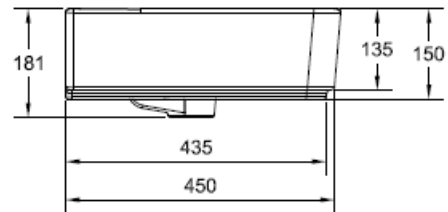

COLOR AVAILABILITY

- White (WT)

INCLUDED COMPONENTS

- Overflow plug
- Wall fixing set for Lavatory
- Installation manual

SHIPPING WEIGHT

- Net Weight: 20.5 KG
- Gross Weight: 22.5 KG

STANDARDS CRITERIA

- TIS Standard
- EN Standard
- ASME Standards

DIMENSIONAL DRAWING

TOP VIEW

BACK VIEW

FRONT VIEW

SIDE VIEW

This document is the property of American Standard. It can neither be reproduced, nor communicated, without authorization.

American Standard reserves the right to change dimensions and specifications without notice; we assume no liability for the use of obsolete dimensions.