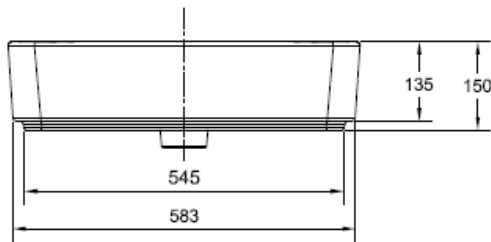

Acacia Evolution

Wall Hung Lavatory
CL05071-6DACTLWW

FEATURES

- Proguard Technology
- Easy to Clean
- Overflow hole on back position

SPECIFICATIONS

- Faucet Drillings: Single / T4" / T8"
- Basin Dimensions: W460mm x L600mm x H181mm
- Material: Vitreous China

COLOR AVAILABILITY

- White (WT)

INCLUDED COMPONENTS

- Overflow plug
- Wall fixing set for Lavatory
- Installation manual

SHIPPING WEIGHT

- Net Weight: 20.5 KG
- Gross Weight: 22.5 KG

STANDARDS CRITERIA

- TIS Standard
- EN Standard
- ASME Standards

DIMENSIONAL DRAWING

TOP VIEW

BACK VIEW

FRONT VIEW

SIDE VIEW

This document is the property of American Standard. It can neither be reproduced, nor communicated, without authorization.

American Standard reserves the right to change dimensions and specifications without notice; we assume no liability for the use of obsolete dimensions.