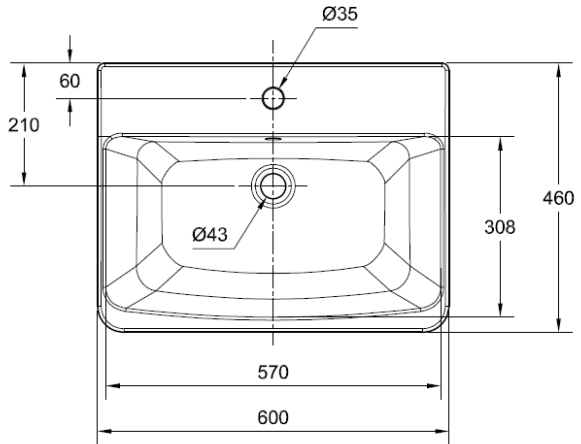

Acacia Evolution

Wall Hung Lavatory
CL05071-6DACTLWW

FEATURES

- Proguard Technology
- Easy to Clean
- Overflow hole on back position

SPECIFICATIONS

- Faucet Drillings: Single / T4" / T8"
- Basin Dimensions: W460mm x L600mm x H181mm
- Material: Vitreous China

COLOR AVAILABILITY

- White (WT)

INCLUDED COMPONENTS

- Overflow plug
- Wall fixing set for Lavatory
- Installation manual

SHIPPING WEIGHT

- Net Weight: 20.5 KG
- Gross Weight: 22.5 KG

STANDARDS CRITERIA

- TIS Standard
- EN Standard
- ASME Standards

DIMENSIONAL DRAWING

TOP VIEW

BACK VIEW

FRONT VIEW

SIDE VIEW

This document is the property of American Standard. It can neither be reproduced, nor communicated, without authorization.

American Standard reserves the right to change dimensions and specifications without notice; we assume no liability for the use of obsolete dimensions.